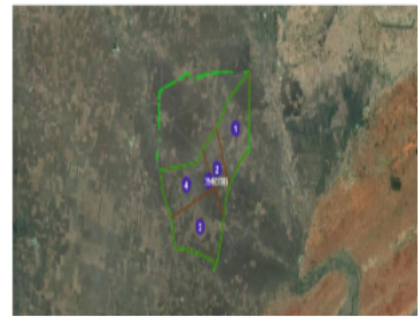

Nazri Naksha

Google Map View