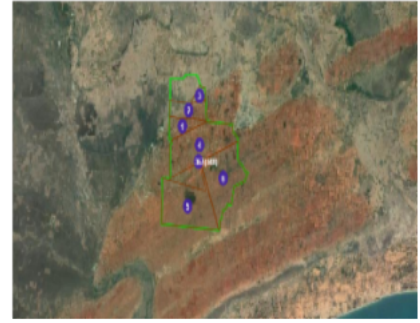

Nazri Naksha

Google Map View