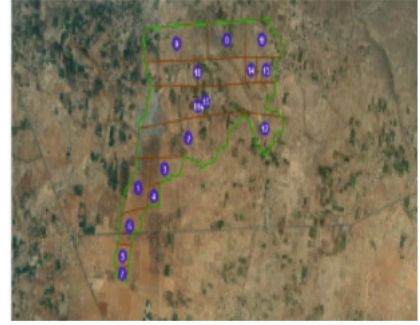

Nazri Naksha

Google Map View