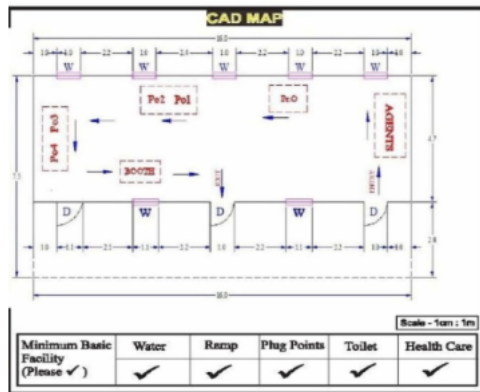

Nazri Naksha

Google Map View

Polling Station Building Front View

Polling Station Front View

Cad View

Key MAP View