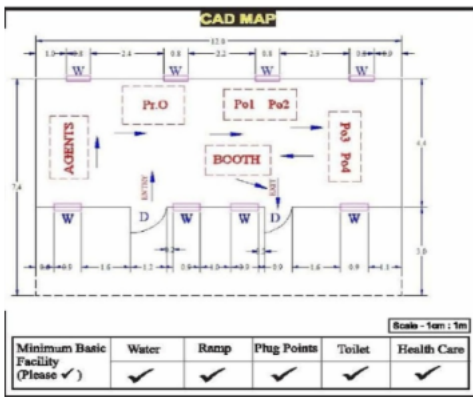

Nazri Naksha

Google Map View

Polling Station Building Front View

Polling Station Front View

Cad View

Key MAP View