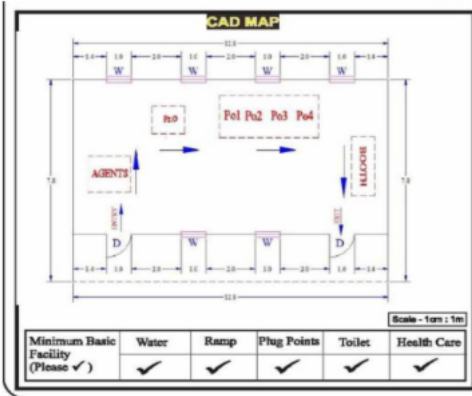

Nazri Naksha

Google Map View

Polling Station Building Front View

Polling Station Front View

Cad View

Key MAP View