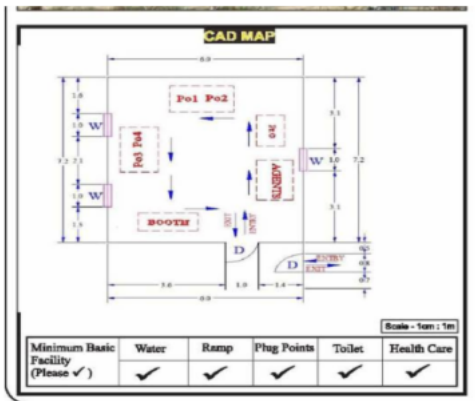

Nazri Naksha

Google Map View

Polling Station Building Front View

Polling Station Front View

Cad View

Key MAP View