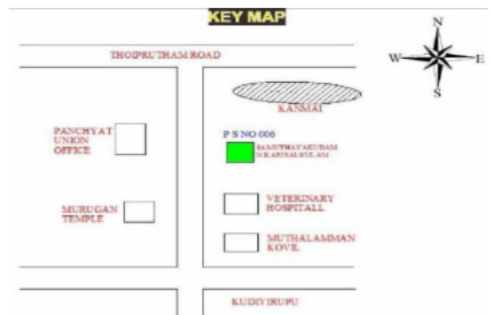

Key MAP View

- (a) Landmarks
- (b) Road Names
- (c) Traffic Flow