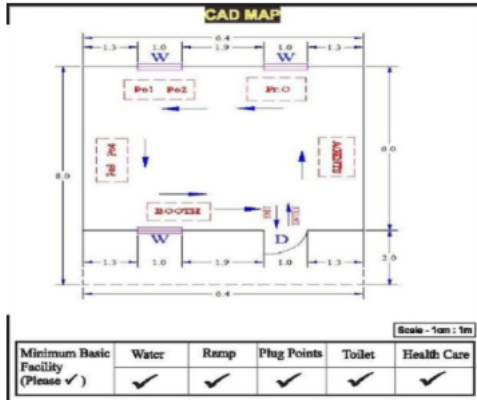

Nazri Naksha

Google Map View

Polling Station Building Front View

Polling Station Front View

Cad View

Key MAP View