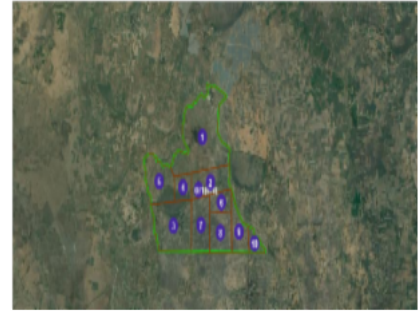

Nazri Naksha

Google Map View