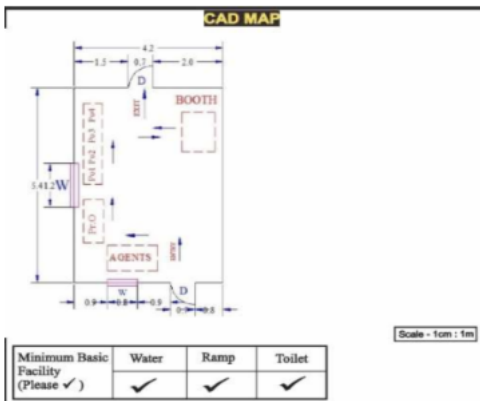

Nazri Naksha

Google Map View

Polling Station Building Front View

Polling Station Front View

Cad View

Key MAP View