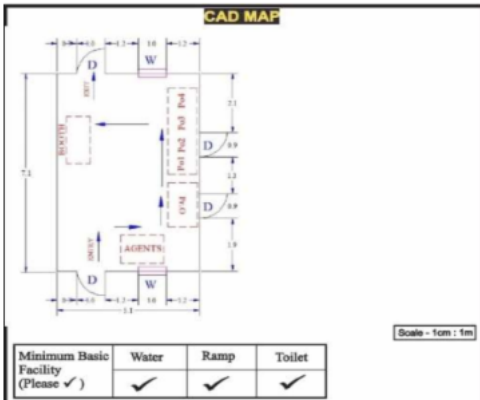

Nazri Naksha

Google Map View

Polling Station Building Front View

Polling Station Front View

Cad View

Key MAP View