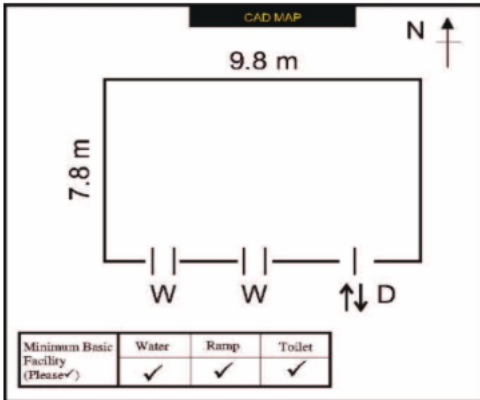

Nazri Naksha

Google Map View

Polling Station Building Front View

Polling Station Front View

Cad View

Key MAP View