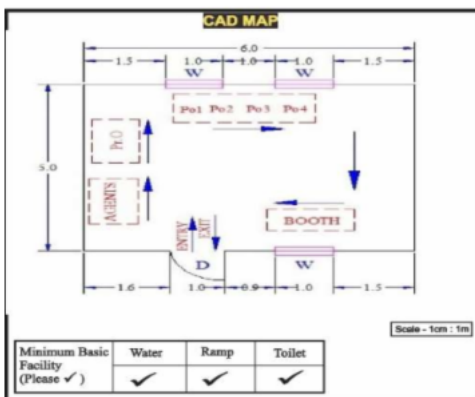

Nazri Naksha

Google Map View

Polling Station Building Front View

Polling Station Front View

Cad View

Key MAP View