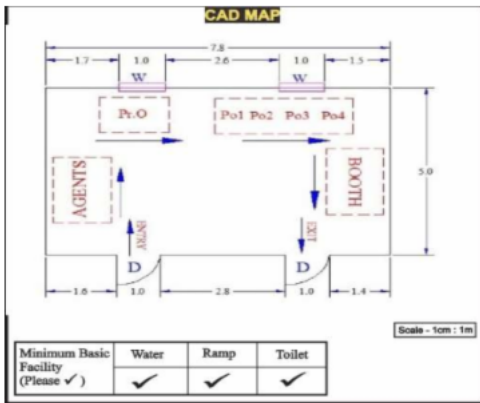

Nazri Naksha

Google Map View

Polling Station Building Front View

Polling Station Front View

Cad View

Key MAP View