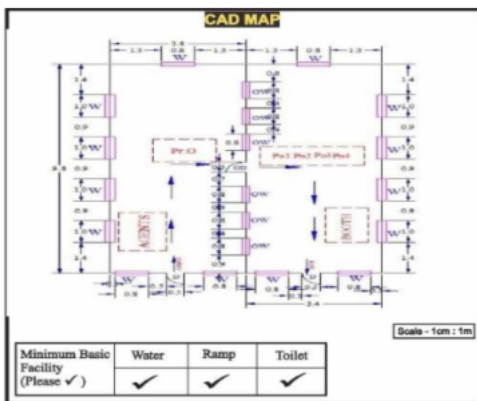

Nazri Naksha

Google Map View

Polling Station Building Front View

Polling Station Front View

Cad View

Key MAP View