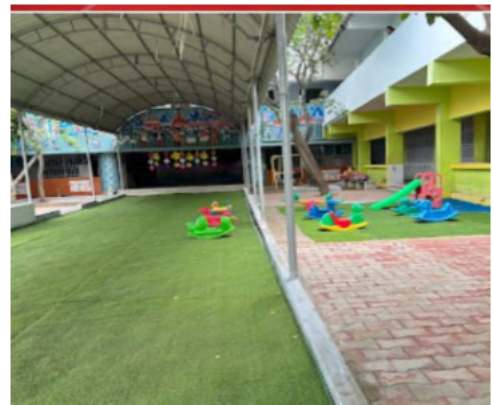

Polling Station Front View