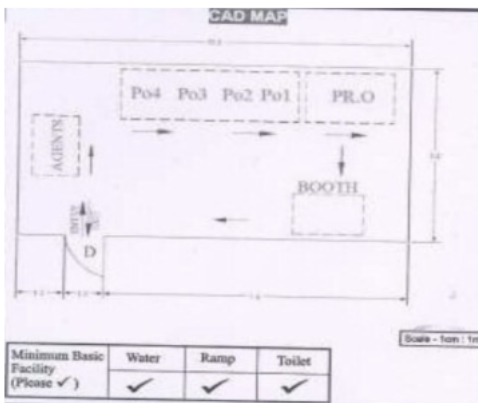

Nazri Naksha

Google Map View

Polling Station Building Front View

Polling Station Front View

Cad View

Key MAP View