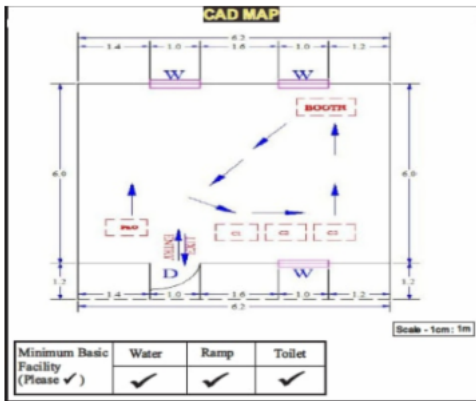

Nazri Naksha

Google Map View

Polling Station Building Front View

Polling Station Front View

Cad View

Key MAP View