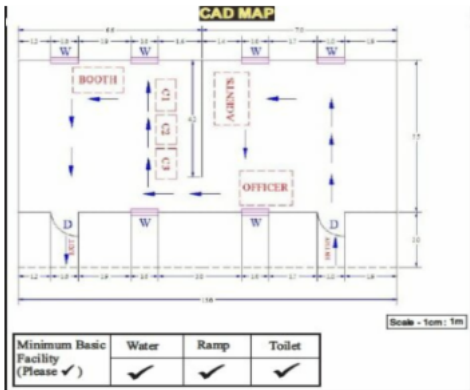

Nazri Naksha

Google Map View

Polling Station Building Front View

Polling Station Front View

Cad View

Key MAP View