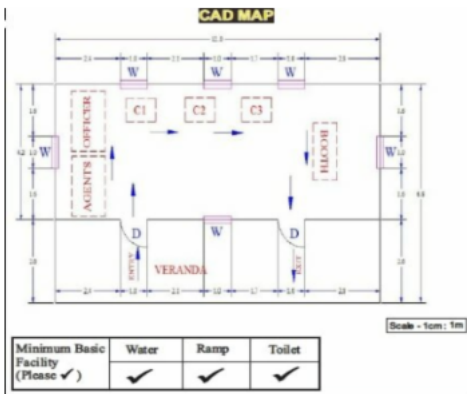

Nazri Naksha

Google Map View

Polling Station Building Front View

Polling Station Front View

Cad View

Key MAP View