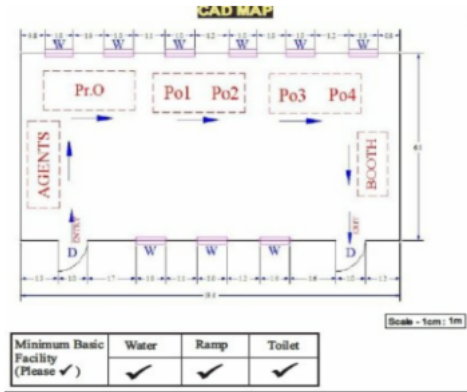

Polling Station Front View

Cad View