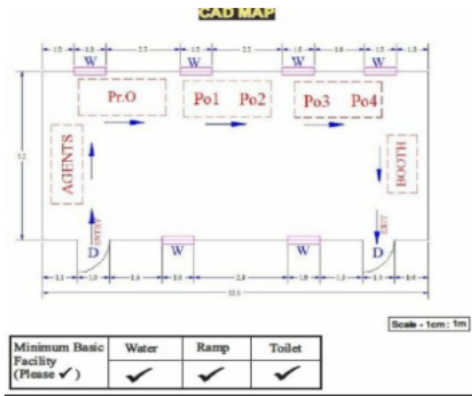

Nazri Naksha

Google Map View

Polling Station Building Front View

Polling Station Front View

Cad View

Key MAP View