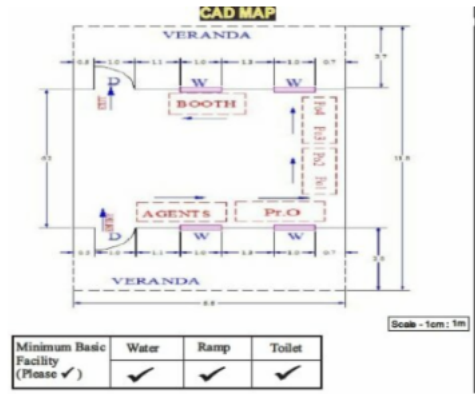

Polling Station Front View