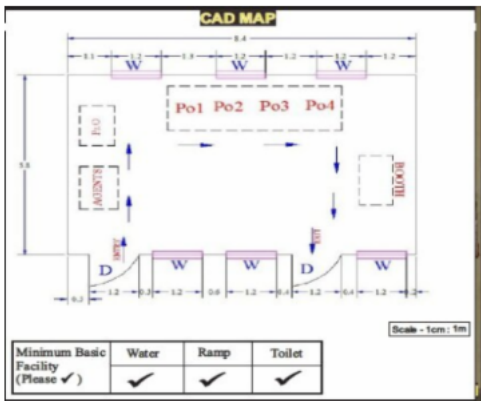

Nazri Naksha

Google Map View

Polling Station Building Front View

Polling Station Front View

Cad View

Key MAP View