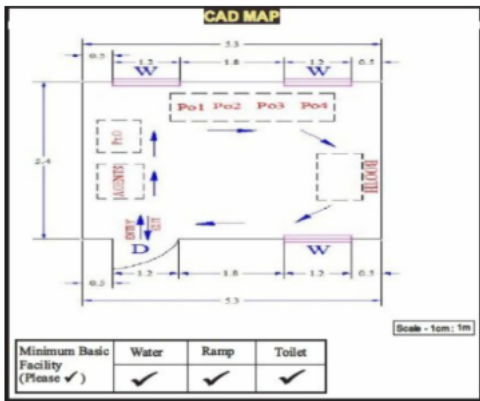

Nazri Naksha

Google Map View

Polling Station Building Front View

Polling Station Front View

Cad View

Key MAP View