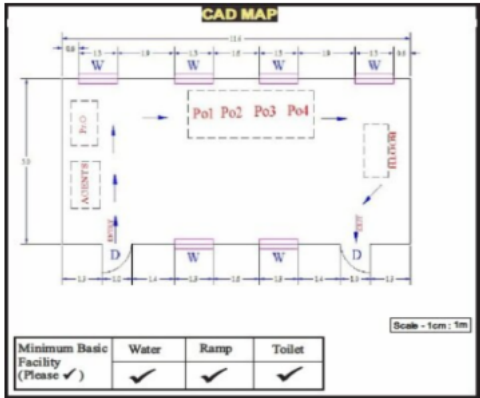

Nazri Naksha

Google Map View

Polling Station Building Front View

Polling Station Front View

Cad View

Key MAP View