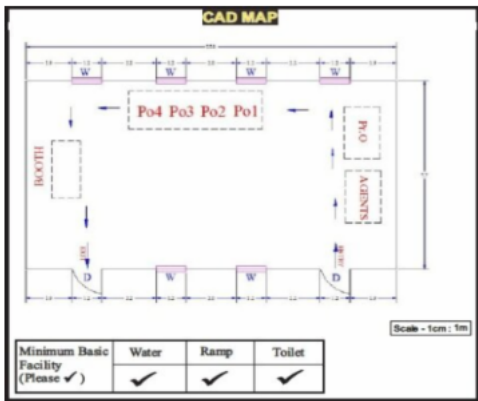

Nazri Naksha

Google Map View

Polling Station Building Front View

Polling Station Front View

Cad View

Key MAP View