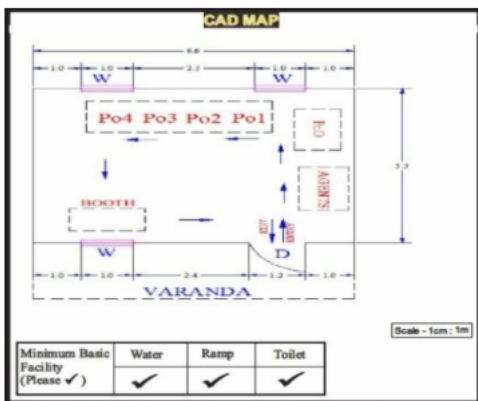

Nazri Naksha

Google Map View

Cad View