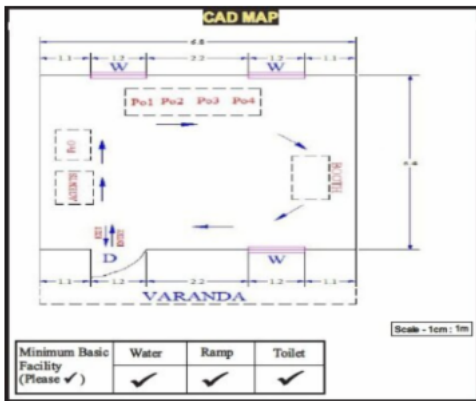

Nazri Naksha

Google Map View

Polling Station Building Front View

Polling Station Front View

Cad View

Key MAP View