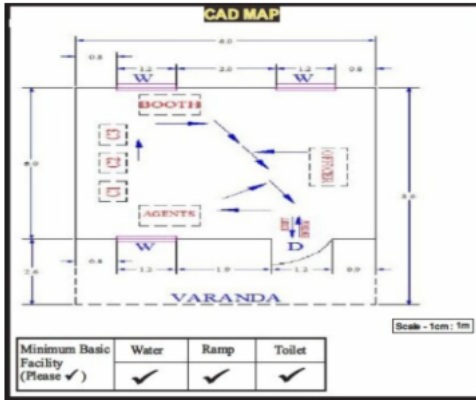

Nazri Naksha

Google Map View

Cad View