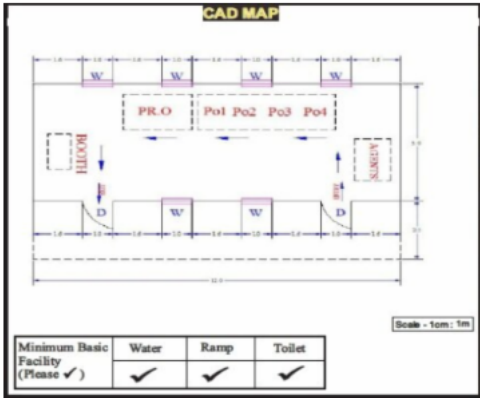

Nazri Naksha

Google Map View

Polling Station Building Front View

Polling Station Front View

Cad View

Key MAP View