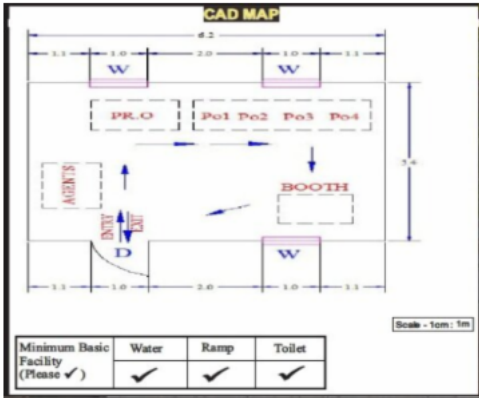

Nazri Naksha

Google Map View

Polling Station Building Front View

Polling Station Front View

Cad View

Key MAP View