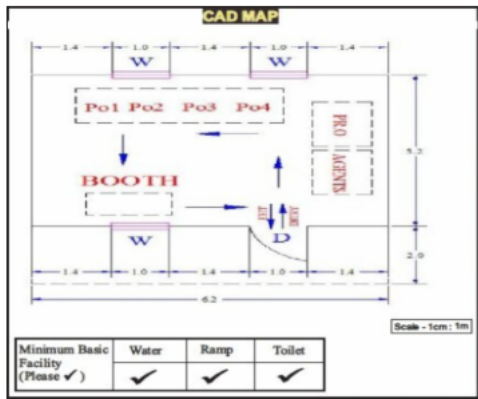

Nazri Naksha

Google Map View

Polling Station Building Front View

Polling Station Front View

Cad View

Key MAP View