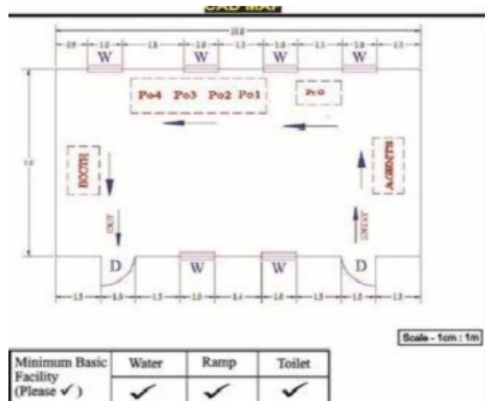

Nazri Naksha

Google Map View

Polling Station Building Front View

Polling Station Front View

Cad View

Key MAP View