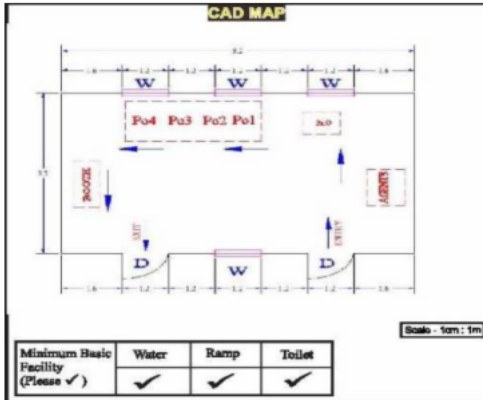

Nazri Naksha

Google Map View

Polling Station Building Front View

Polling Station Front View

Cad View

Key MAP View