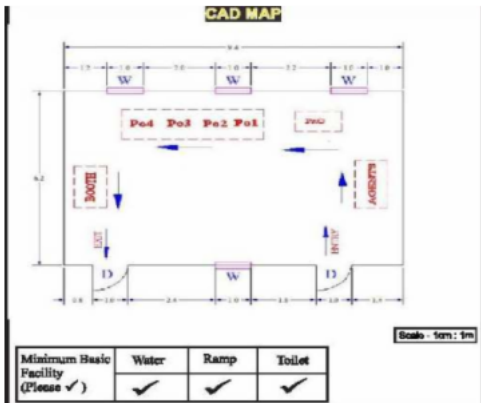

Nazri Naksha

Google Map View

Polling Station Building Front View

Polling Station Front View

Cad View

Key MAP View