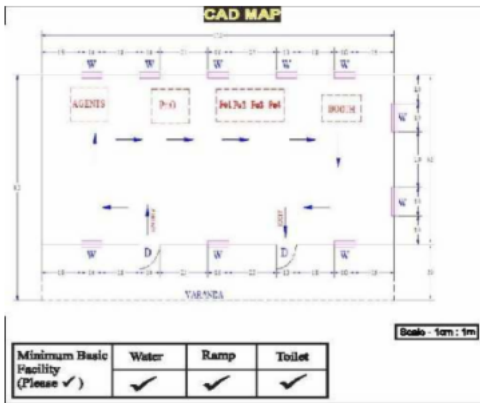

Nazri Naksha

Google Map View

Polling Station Building Front View

Polling Station Front View

Cad View

Key MAP View