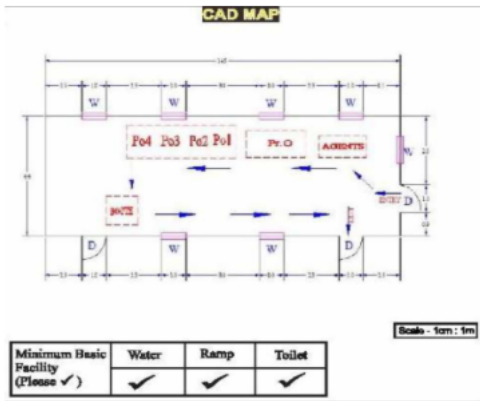

Nazri Naksha

Google Map View

Polling Station Building Front View

Polling Station Front View

Cad View

Key MAP View