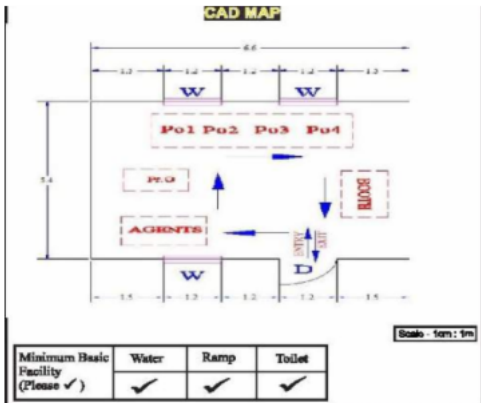

Nazri Naksha

Google Map View

Polling Station Building Front View

Polling Station Front View

Cad View

Key MAP View