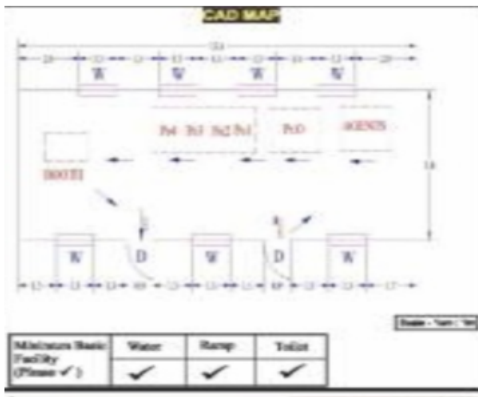

Nazri Naksha

Google Map View

Cad View