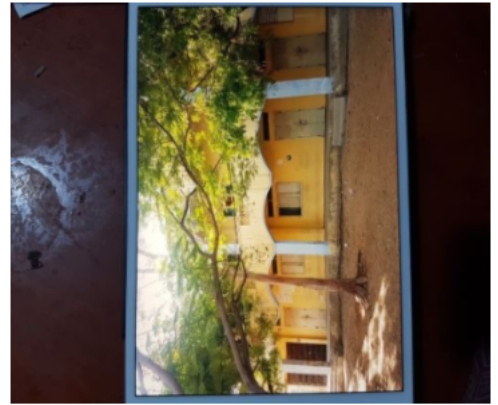

Polling Station Front View