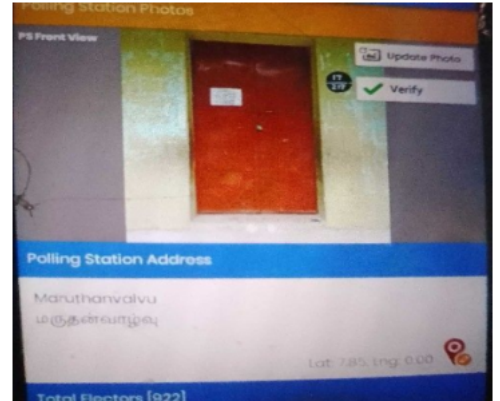

Polling Station Front View