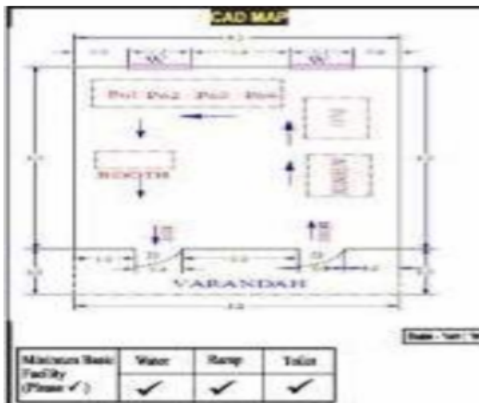

Nazri Naksha

Google Map View

Polling Station Building Front View

Polling Station Front View

Cad View

Key MAP View