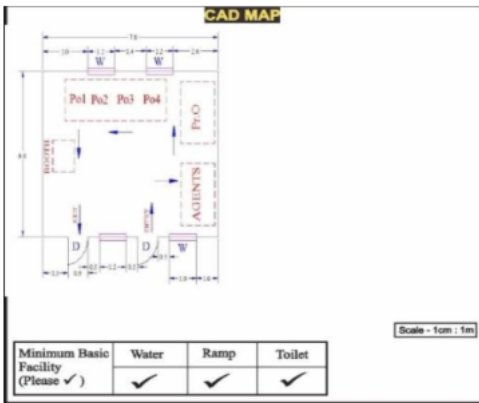

Nazri Naksha

Google Map View

Polling Station Building Front View

Polling Station Front View

Cad View

Key MAP View