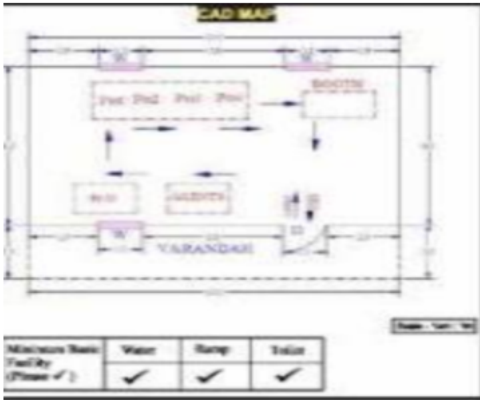

Nazri Naksha

Google Map View

Polling Station Building Front View

Polling Station Front View

Cad View

Key MAP View