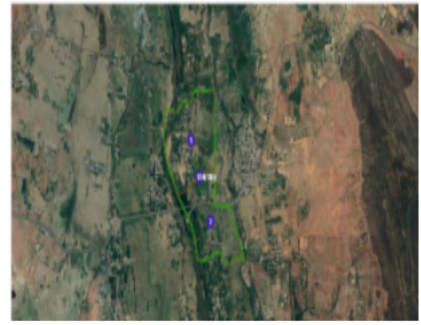

Nazri Naksha

Google Map View