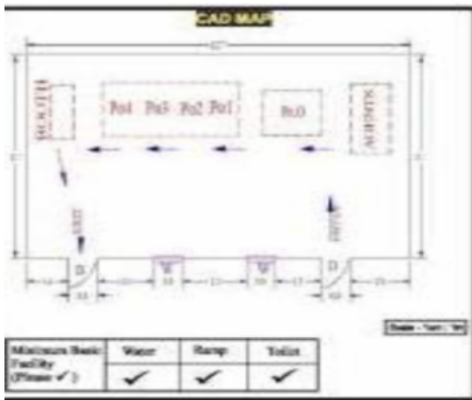

Nazri Naksha

Google Map View

Cad View