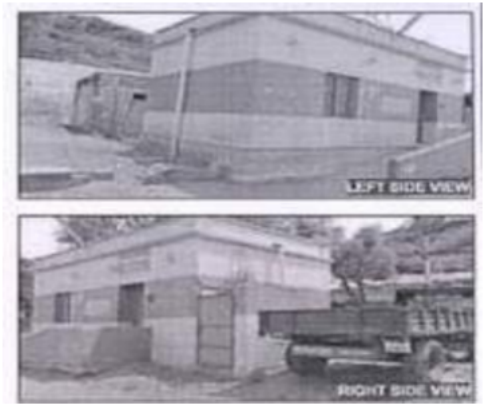

Polling Station Front View