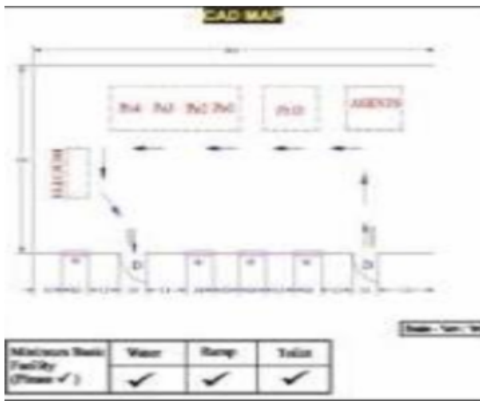

Nazri Naksha

Google Map View

Polling Station Building Front View

Polling Station Front View

Cad View

Key MAP View