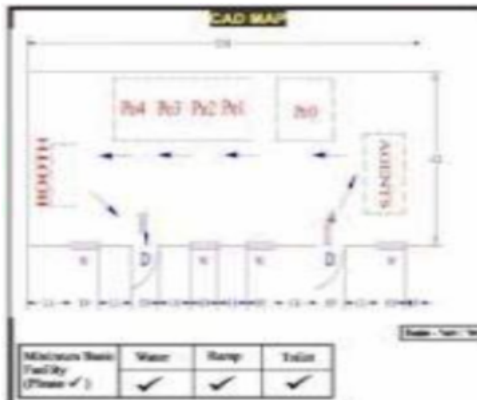

Nazri Naksha

Google Map View

Polling Station Building Front View

Polling Station Front View

Cad View

Key MAP View